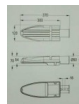

Description

Lampu PJU LED Nikkon tersedia 2 versi yakni 10 watt dan 20 watt merupakan lampu jalan LED yang sudah lama terkenal handal dan berdaya guna tinggi di pasaran serta menggunakan konsep eco green yaitu lampu jalan yang hemat energi tetapi distribusi cahaya yang tetap terang dan merata dengan cover bening.

Pemakaian umum untuk penerangan lampu residen atau perumahan, penerangan lampu jalan taman atau pedestrian, penerangan lampu akses shopping area, lampu jalan umum arteri dan berbagai kebutuhan lainnya.

Karakteristik **Nikkon Street Light LED 10 watt & 20 watt** ini:

- Model K09126-10w & K09126-20w
- Power LED: 10 watt & 20 watt
- LED life cycle: 50.000h
- Color temperature / CCT: 5300K Daylight
- Housing material: die-cast aluminium non-corrosive
- Power supply: AC90~295v 50/60Hz
- Max system power consumption: 15watt & 25watt
- Classification: Class I
- Ingress protection: IP65 (lamp & gear compartment)
- Instalation: Ø48mm side entry
- Color Rendering Index / CRI: >70